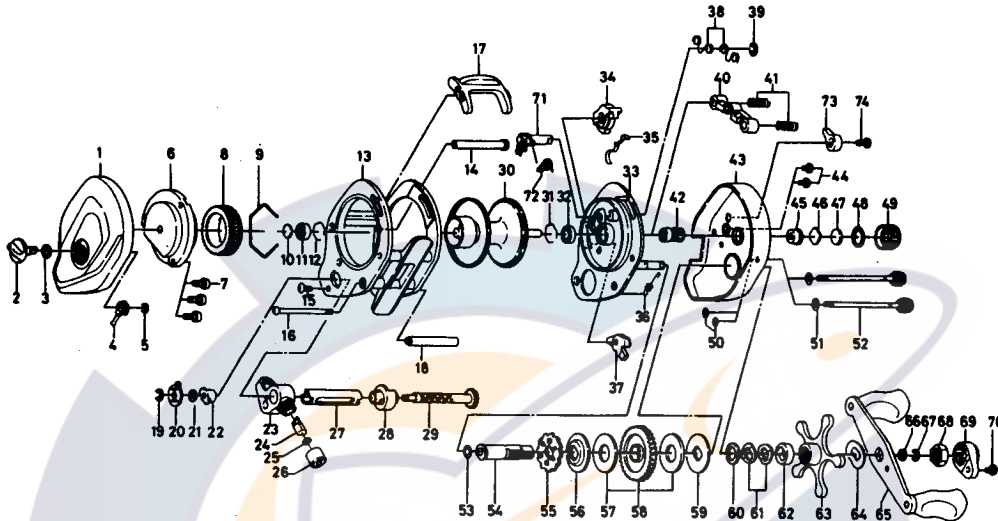

BAITCASTING REEL PMA35

Key No.	Parts No.	Parts Name	Key No.	Parts No.	Parts Name
1	B85-5202	Left side cover	38	B81-5501	Set plate spring
2	B86-5201	Brake adjusting knob	39	320-1402	Clutch ret. ring
3	637-0601	"O" ring	40	B35-9001	Pinion yoke
4	B54-1701	Brake adjusting gear	41	144-7101	Pinion yoke spring
5	320-4202	Brake adjusting gear retainer	42	B85-4401	Pinion gear
6	B85-5601	Set plate A	43	B90-0404	Right side cover
7	B83-4402	Left side cover screw	44	B36-0402	Right side cover screw (short)
8	B66-1202	Magnet holder	45	B64-3101	Bush
9	B54-3201	Magnet holder ret. ring	46	B17-5401	Spool adjusting cap metal A
10	375-7405	Bearing metal washer	47	B17-5501	Spool adjusting cap metal B
11	B55-0301	Ball bearing	48	171-5201	"O" ring
12	B42-1601	Bearing retainer	49	B85-3401	Right spool cap
13	B86-4701	Frame	50	B85-3101	Right side cover screw washer A
14	B85-9601	Frame post A	51	B85-3001	Right side cover screw washer B
15	B36-0401	Frame post screw (short)	52	B91-1702	Right side cover screw (long)
16	B86-0101	Frame post screw (long)	53	373-7611	Gear shaft washer A
17	B85-2301	Clutch lever	54	B86-5001	Gear shaft
18	B86-0001	Frame post B	55	B86-5101	Ratchet
19	320-5901	Worm shaft retainer	56	B85-4801	Gear shaft washer B
20	B86-3301	Worm shaft plate	57	B36-0203	Drag washer A
21	373-1301	Worm shaft holder washer	58	B85-4901	Drive gear
22	022-2201	Worm shaft holder	59	B36-0301	Drag washer B
23	B57-8701	Line guide	60	373-7800	Drag washer C
24	B71-0101	Line guide pin	61	150-8901	Spring washer
25	375-4100	Line guide washer	62	634-5801	Spacing sleeve
26	342-4802	Line guide nut	63	B87-2801	Star drag
27	B85-9701	Worm shield	64	150-9001	Handle washer
28	B85-6401	Shield bush	65	B85-5102	Handle
29	B85-9801	Worm shaft	66	B41-1701	Handle nut washer
30	B86-0203	Spool	67	320-8202	Handle nut retainer
31	B42-1601	Bearing retainer	68	B86-2101	Handle nut
32	B35-8801	Ball bearing	69	B86-2301	Handle nut plate
33	B91-5702	Set plate B	70	351-1803	Handle nut plate screw
34	B85-4601	Anti-reverse lever	71	B85-9001	Click claw
35	B65-0501	Anti-reverse lever spring	72	B86-2201	Click claw spring
36	B35-8901	Anti-reverse claw spring	73	B85-9501	Click lever
37	B74-0501	Anti-reverse claw	74	351-1803	Click lever screw